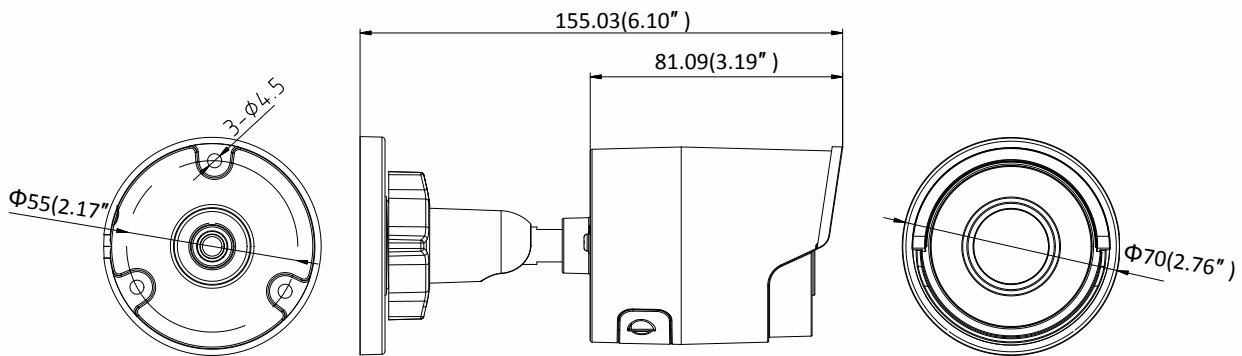

Dimension

Accessory

Distributed by

HIKVISION®

Headquarters

No.555 Qianmo Road, Binjiang District,
Hangzhou 310051, China
T +86-571-8807-5998
overseasbusiness@hikvision.com

Hikvision USA
T +1-909-895-0400
sales.usa@hikvision.com

Hikvision Italy
T +39-0438-6902
info.it@hikvision.com

Hikvision Singapore
T +65-6684-4718
sg@hikvision.com

Hikvision Africa
T +27 (10) 0351172
sale.africa@hikvision.com

Hikvision Europe
T +31-23-55-42-770
info.eu@hikvision.com

Hikvision France
T +33(0)1-85-330-450
info.fr@hikvision.com

Hikvision Oceania
T +61-2-8599-4233
salesau@hikvision.com

Hikvision Hong Kong
T +852-2151-1761

Hikvision Middle East
T +971-4-8816086
salesme@hikvision.com

Hikvision Spain
T +34-91-737-16-55
info.es@hikvision.com

Hikvision Canada
T +1-909-895-0400
sales.usa@hikvision.com

Hikvision Russia
T +7-495-669-67-99
saleru@hikvision.com

Hikvision Poland
T +48-22-460-01-50
poland@hikvision.com

Hikvision Korea
T +82-31-731-8841
sales.korea@hikvision.com

Hikvision India
T +91-22-28469900
sales@pramahikvision.com

Hikvision UK
T +01628-902140
support.uk@hikvision.com

Hikvision Brazil
T +55 11 3318-0050
Latam.support@hikvision.com