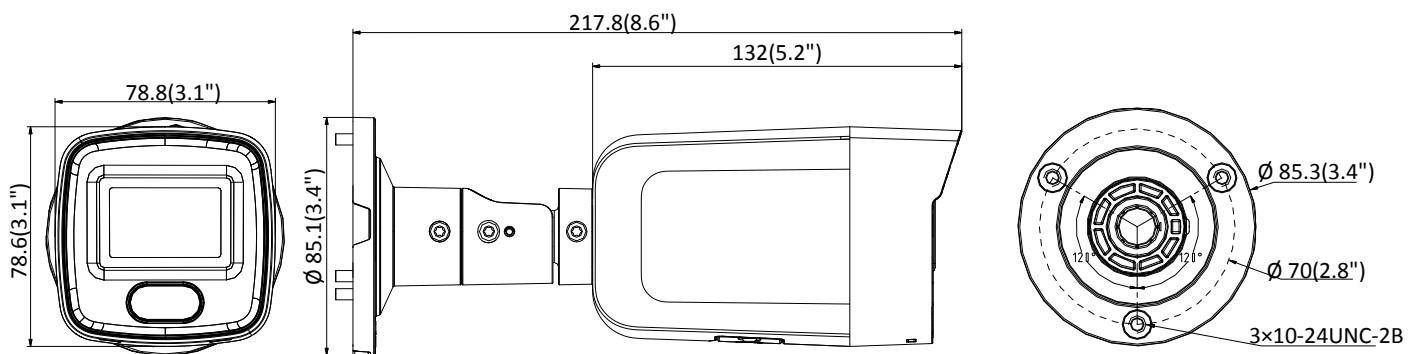

Network Storage	microSD/SDHC/SDXC card (256 GB), local storage and NAS (NFS,SMB/CIFS), ANR
Client	iVMS-4200, Hik-Connect, Hik-Central
Web Browser	IE8+, Chrome41.0-44, Firefox30.0-51, Safari8.0-11
<b>Image</b>	
Day/Night Switch	Day/Night/Auto/Schedule
Image Enhancement	BLC, HLC, 3D DNR
Image Settings	Saturation, brightness, contrast, sharpness, AGC, and white balance are adjustable by client software or web browser
S/N Ratio	>50dB
<b>Interface</b>	
RS-232	RS-232 serial port control
On-board Storage	Built-in micro SD/SDHC/SDXC slot, up to 256 GB
Hardware Reset	Yes
Communication Interface	1 RJ45 10M/100M self-adaptive Ethernet port
<b>Smart Feature-Set</b>	
Basic Event	Motion detection, video tampering alarm, exception (IP address conflict, illegal login)
Premier Protection	Intrusion detection, line crossing detection
<b>General</b>	
General Function	One-key reset, anti-flicker, heartbeat, mirror, password protection, privacy masks, IP address conflict, flash log
Software Reset	Yes
Linkage Method	Upload to FTP/NAS/memory card, notify surveillance center, send email, trigger capture
Storage Conditions	-30 °C to 60 °C (-22 °F to 140 °F)
Startup and Operating Conditions	-30 °C to 60 °C (-22 °F to 140 °F)
Power Supply	12 VDC ± 20%, PoE: 802.3af
Power Consumption and Current	12VDC, 0.4 A, max. 5 W; PoE:(802.3af, 36V to 57V), 0.2 A to 0.1 A, max. 6.5 W
Power Interface	Ø5.5 mm coaxial power plug
Material	Metal
Camera Dimension	85 × 85 × 218 mm (3.3" × 3.3" × 8.6")
Package Dimension	315 × 137 × 141 mm (12.4" × 5.4" × 5.6")
Camera Weight	0.680 kg (1.5 lb.)
With Package Weight	1.005 kg (2.2 lb.)
<b>Approval</b>	
Protection	Ingress protection: IP67 (IEC 60529-2013)
EMC	CE-EMC (EN 55032: 2015, EN 61000-3-2: 2014, EN 61000-3-3: 2013, EN 50130-4: 2011 +A1: 2014); RCM (AS/NZS CISPR 32: 2015); IC (ICES-003: Issue 6, 2016); KC (KN 32: 2015, KN 35: 2015)

## Dimension

Unit: mm(inch)