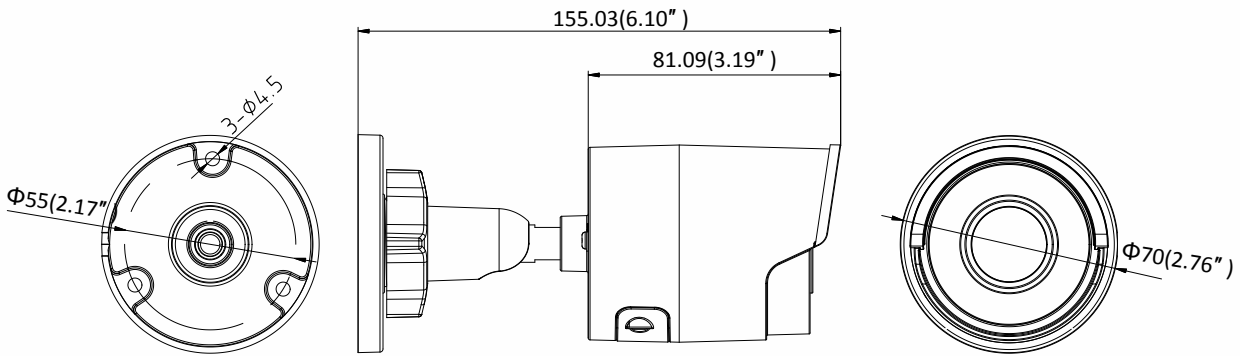

Dimension

Accessory

Distributed by

HIKVISION

Headquarters

No.555 Qianmo Road, Binjiang District,
Hangzhou 310051, China
T +86-571-8807-5998
overseasbusiness@hikvision.com

Hikvision USA
T +1-909-895-0400
sales.usa@hikvision.com

Hikvision Italy
T +39-0438-6902
info.it@hikvision.com

Hikvision Singapore
T +65-6684-4718
sg@hikvision.com

Hikvision Africa
T +27 (0) 0351172
sale.africa@hikvision.com

Hikvision Europe
T +31-23-55-42-770
info.eu@hikvision.com

Hikvision France
T +33(0)1-85-330-450
info.fr@hikvision.com

Hikvision Oceania
T +61-2-8599-4233
salesau@hikvision.com

Hikvision Hong Kong
T +852-2151-1761

Hikvision Middle East
T +971-4-8816086
salesme@hikvision.com

Hikvision Spain
T +34-91-737-16-55
info.es@hikvision.com

Hikvision Canada
T +1-909-895-0400
sales.usa@hikvision.com

Hikvision Russia
T +7-495-669-67-99
saleru@hikvision.com

Hikvision Poland
T +48-22-460-01-50
poland@hikvision.com

Hikvision Korea
T +82-31-731-8841
sales.korea@hikvision.com

Hikvision India
T +91-22-28469900
sales@pramahikvision.com

Hikvision UK
T +01628-902140
support.uk@hikvision.com

Hikvision Brazil
T +55 11 3318-0050
Latam.support@hikvision.com