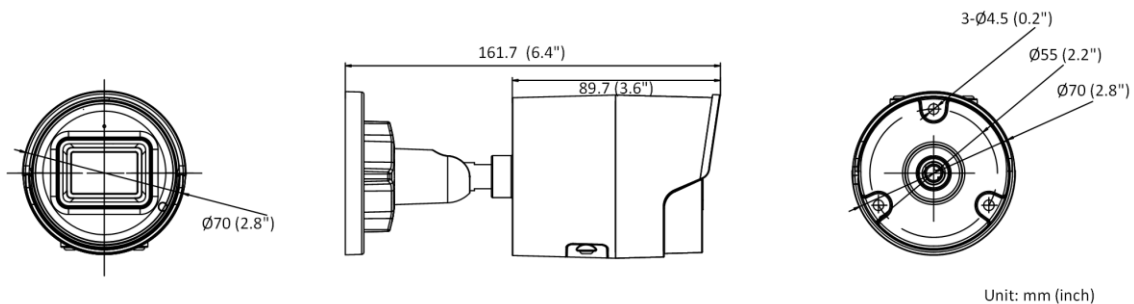

Startup and Operating Conditions	-30 °C to 60 °C (-22 °F to 140 °F). Humidity 95% or less (non-condensing)
Power Supply	12 VDC ± 25%, reverse polarity protection PoE: (802.3af, 36 V to 57 V), Class 3
Power Consumption and Current	12 VDC, 0.5 A, max. 6 W PoE (802.3af, 36 V to 57 V), 0.2 A to 0.13 A, max. 7 W
Power Interface	Ø5.5 mm coaxial power plug
Camera Dimension	Ø70 × 161.7 mm (Ø2.76" × 6.37")
Package Dimension	216 × 121 × 118 mm (8.6" × 4.8" × 4.7")
Camera Weight	Approx. 490 g (1.1 lb.)
With Package Weight	Approx. 724 g (1.6 lb.)
Approval	
EMC	FCC (47 CFR Part 15, Subpart B); CE-EMC (EN 55032: 2015, EN 61000-3-2: 2014, EN 61000-3-3: 2013, EN 50130-4: 2011 +A1: 2014); RCM (AS/NZS CISPR 32: 2015); IC (ICES-003: Issue 6, 2016); KC (KN 32: 2015, KN 35: 2015)
Safety	UL (UL 60950-1); CB (IEC 60950-1:2005 + Am 1:2009 + Am 2:2013); CE-LVD (EN 60950-1:2005 + Am 1:2009 + Am 2:2013); BIS (IS 13252(Part 1):2010+A1:2013+A2:2015)
Environment	CE-RoHS (2011/65/EU); WEEE (2012/19/EU); Reach (Regulation (EC) No 1907/2006)
Protection	IP67 (IEC 60529-2013)

▪ Available Model

DS-2CD2043G2-I (2.8/4/6 mm)

DS-2CD2043G2-IU (2.8/4/6 mm)

▪ Dimension