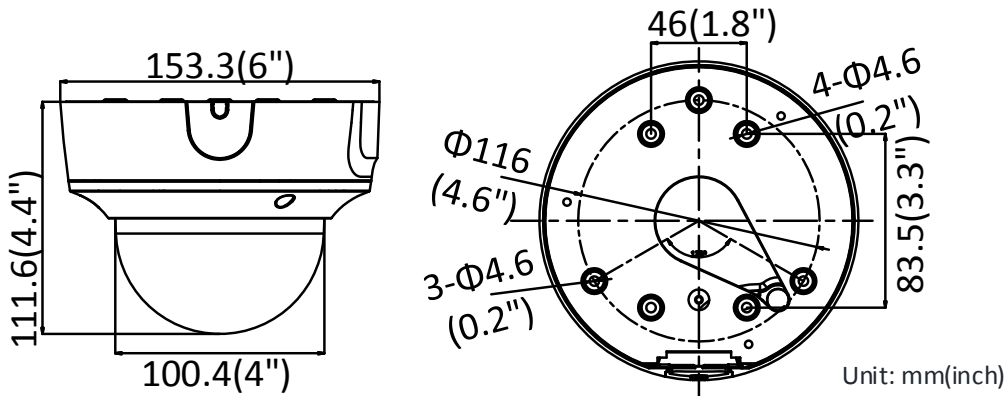

Material	Metal
Dimensions	Camera: Φ 153.3 × 111.6mm (Φ 6" × 4.4")
Weight	Camera: Approx. 835g (1.8 lb.) With Package: Approx. 1305g (2.9 lb.)

Available Model:

DS-2CD2723G1-IZ (2.8 to 12 mm), DS-2CD2723G1-IZS(2.8 to 12 mm)

Dimensions

Accessories