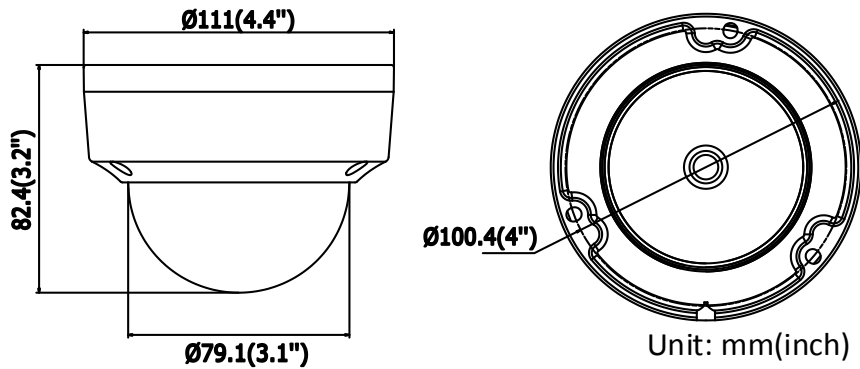

Protection Level	IP67, IK10
Material	Camera body: metal, bubble: plastic
Dimensions	Camera: $\Phi 111 \times 82.4$ mm ( $\Phi 4.4" \times 3.2"$ ) With package: $134 \times 134 \times 108$ mm ( $5.3" \times 5.3" \times 4.3"$ )
Weight	Camera: 540 g (1.2 lb.) With package: 730 g (1.6 lb.)

### Dimension