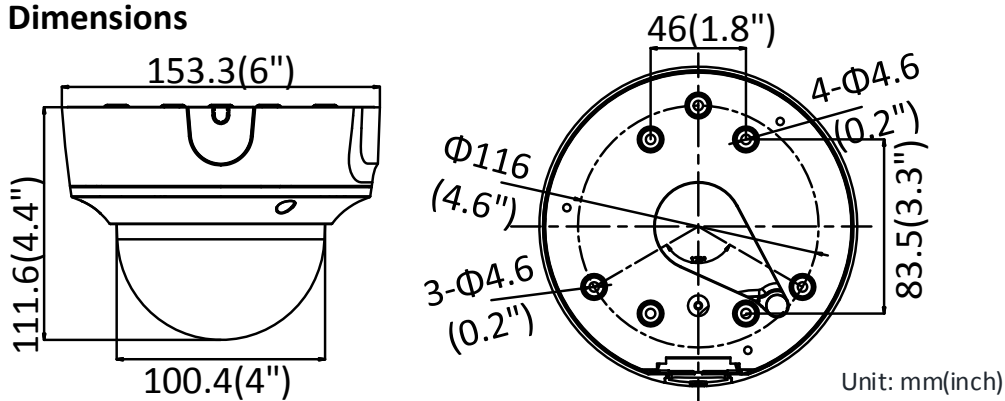

Protection Level	IP67, IK10
Material	Metal
Dimensions	Camera: Φ 153.3 $\times$ 111.6mm (Φ 6" $\times$ 4.4") With package: 244 $\times$ 174 $\times$ 173 mm (9.6" $\times$ 6.9" $\times$ 6.8")
Weight	Camera: Approx. 830 g (1.8 lb.) With Package: Approx. 1460 g (3.2 lb.)

Available Model:

DS-2CD2743G1-IZ (2.8 to 12 mm), DS-2CD2743G1-IZS (2.8 to 12 mm)

Dimensions

Accessories