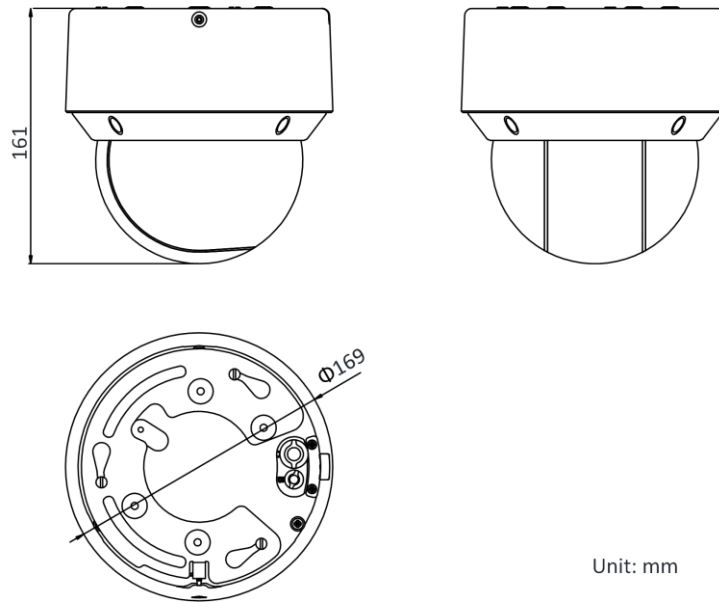

Dimensions

Accessory

Included

Optional