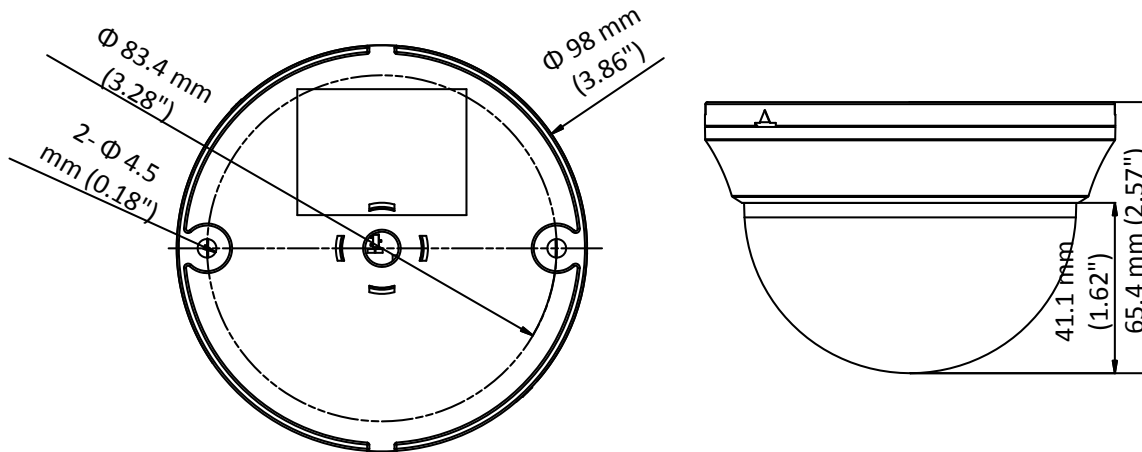

## Specifications

<b>Camera</b>	
Image Sensor	1 MP CMOS image sensor
Signal System	PAL/NTSC
Effective Pixels	1296 (H) × 732 (V)
Min. illumination	0.01 Lux@(F1.2, AGC ON), 0 Lux with IR
Shutter Time	1/25 (1/30) s to 1/50,000 s
Lens	2.8 mm, 3.6 mm, 6 mm optional
	Field of view: 70.9°(3.6 mm), 92°(2.8 mm), 56.7°(6 mm)
Lens Mount	M12
Day & Night	ICR
Angle Adjustment	Pan: 0° to 350°, Tilt: 0° to 70°, Rotation: 0° to 350°
Synchronization	Internal synchronization
Video Frame Rate	720p@25fps/720p@30fps
HD Video Output	1 analog HD output
S/N Ratio	>62 dB
<b>General</b>	
Operating Conditions	-40 °C to 60 °C (-40 °F to 140 °F), Humidity: 90% or less (non-condensation)
Power Supply	12 V DC ± 15%
Power Consumption	Max. 4 W
IR Range	Up to 20 m
Dimensions	Φ 98 mm × 65.4 mm (3.86" × 2.57")
Weight	240 g (0.53 lb.)

## Dimensions