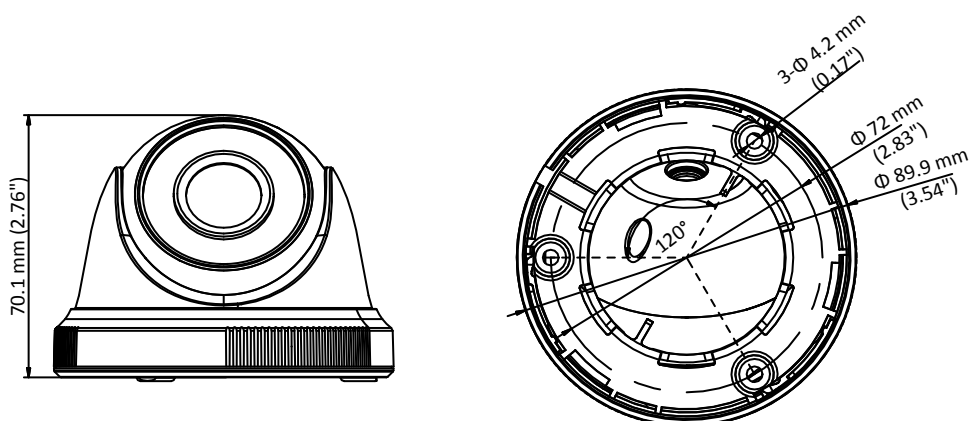

Dimensions