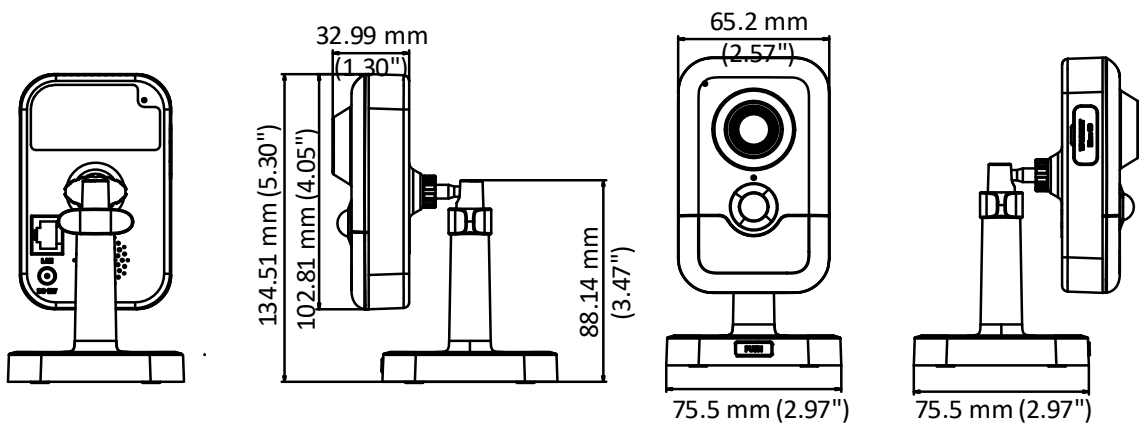

**TBK-CB9625W** SPECIFICATIONS

WIFI	
Wireless Standards	IEEE 802.11b/g/n
Frequency Range	2.412 GHz to 2.4835 GHz
Channel Bandwidth	20M/40M
Protocols	802.11b: DQPSK, DBPSK, CCK 802.11g/n: OFDM/64-QAM, 16-QAM, QPSK, BPSK
Security	WPA, WPA2
Transfer Rates	11b: 11Mbps, 11g: 54Mbps, 11n: up to 150Mbps
Wireless Range	50 m
AUDIO	
Environment Noise Filtering	Yes
Audio Sampling Rate	8 kHz/16 kHz/32 kHz/44.1 kHz/48 kHz
GENERAL	
Operating Conditions	-10 °C to +40 °C (14 °F to +104 °F), Humidity 95% or less (non-condensing)
Power Supply	12 VDC ± 25%, PoE (802.3af, class 3)
Power Consumption and Current	12 VDC, 0.5 A, max. 6 W, Φ 5.5 mm coaxial plug power PoE (802.3af, 36 V to 57 V), 0.2 A to 0.1 A, max. 7 W
Material	Plastic
Dimensions	102.8 mm × 65.2 mm × 32.6 mm (4.1" × 2.6" × 1.3")
Weight	Camera: Approx. 128 g (0.3 lb.)

**DIMENSIONS**

Bracket included.