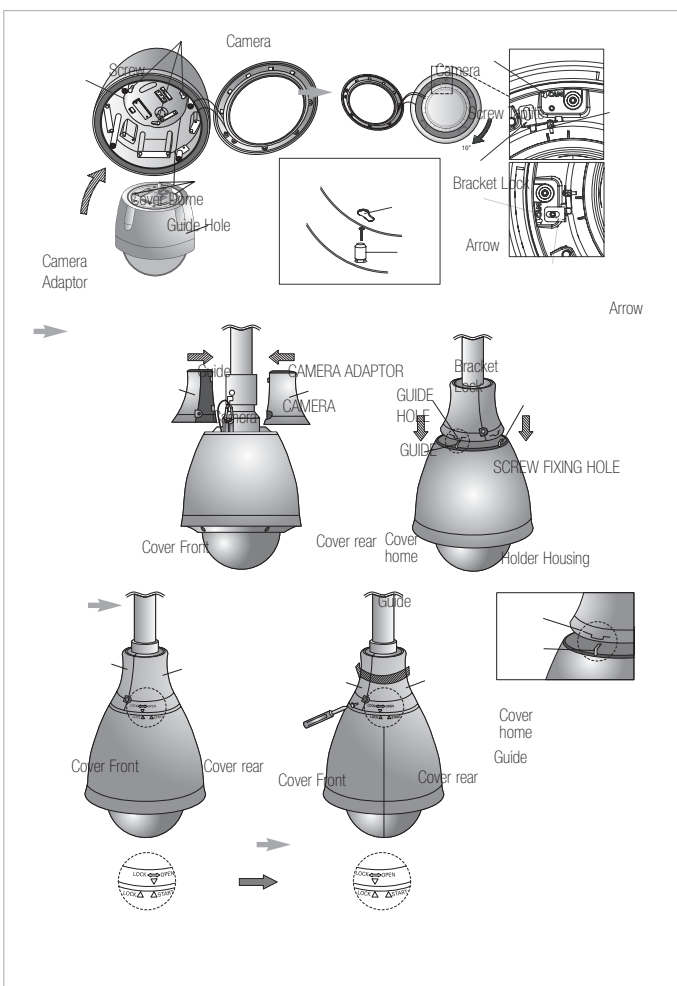

## SHG-222 NEW

### Features

- Hanging mount adaptor(included)
- Outdoor use
- Solid structure
- Aluminum/plastic material
- Applicable camera : SCC-C6433/C6435
- Applicable wall mount adaptor : SADT-103WM

### Specifications

<b>Model</b>	SHG-222
<b>Materials</b>	Aluminum & Plastic
<b>Dimensions</b>	258(Ø) x 422(H)mm
<b>Weight</b>	3.8Kg(NET)
<b>Operating Temperature</b>	-40~+50°C
<b>Operating Humidity</b>	0~100%
<b>Fan Operating Temperature</b>	Always
<b>Heater Operating Temperature</b>	Below 4°C

### Dimensions (unit:mm)